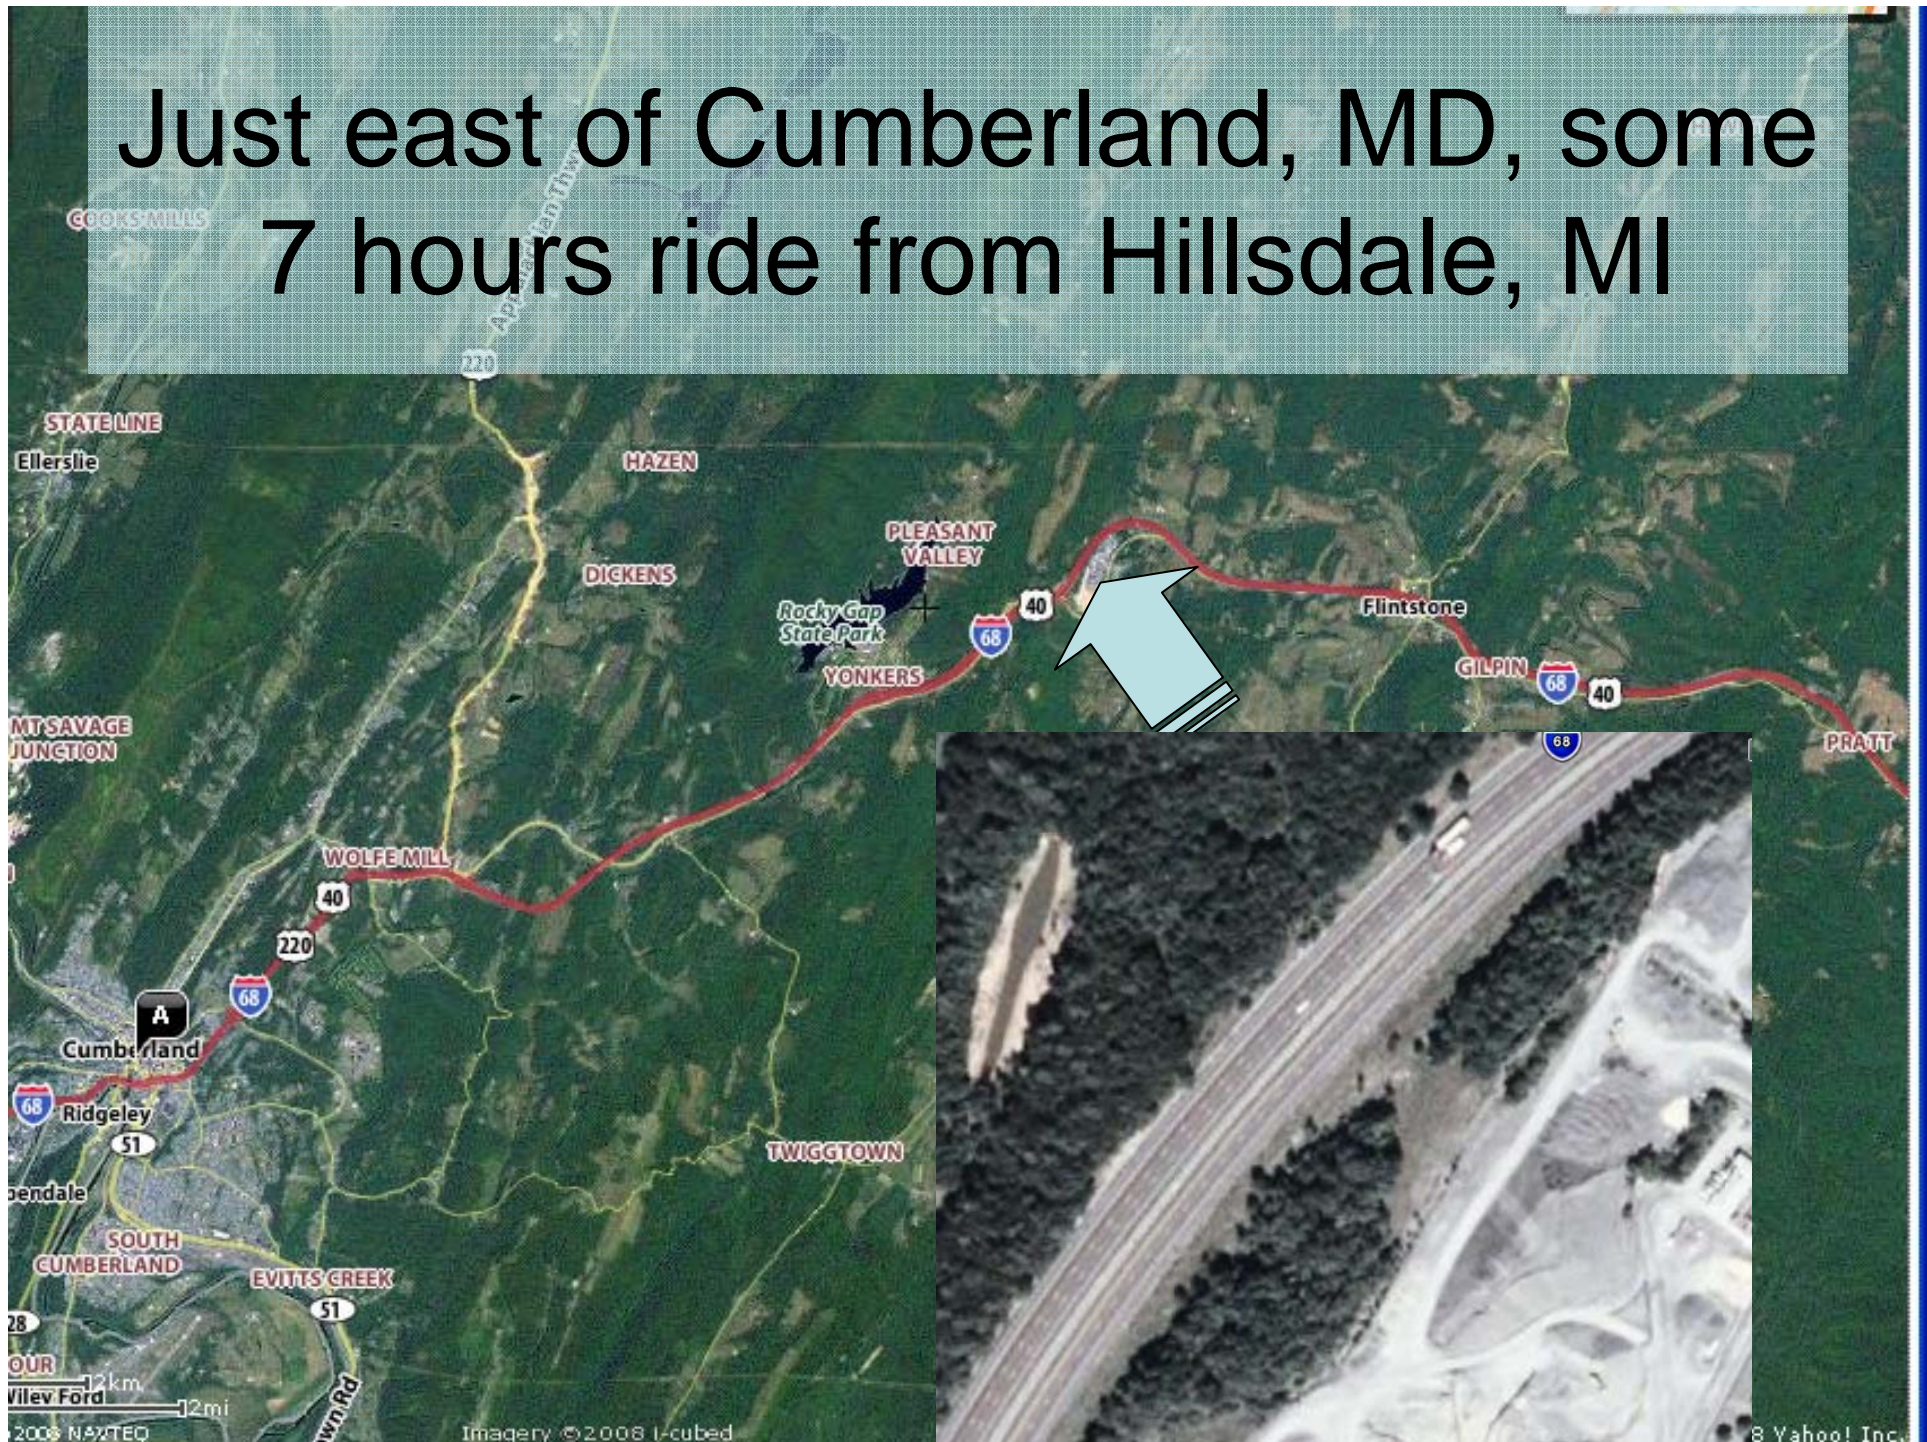

BIKE CRASH

David D. Hambleton

Just east of Cumberland, MD, some
7 hours ride from Hillsdale, MI

Landing Pad

Carhartt Double Front Dungarees

**Shredded
top and
knees**

(This is after washing.)

Leatherman Surge

Leatherman case looked new and that Amphenol connector was new and was in my front left pocket

Cortech Leather Jacket

Right
shoulder is
dislodged
from jacket

Jacket Left Elbow

Jacket Right Elbow

A blue shirt is laid flat on a white surface. The shirt has several brown stains, particularly along the belt area and the right shoulder. The text is overlaid on the shirt.